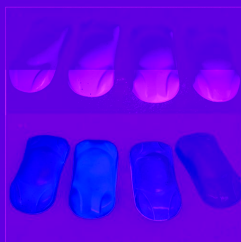

NightGlow spraycans

Phosphorescent paints - professional grade

Glow in the dark paints

Store all type of light and glow up to 12h in the complete darkness.

1K paint, to be topcoated, ready to spray

- Solvented serie NIGHTGLOW

Colors :

Green, Turquoise, blue, violet

White, orange, red

Professional grade phosphorescent paint

DISTRIBUTION : Automobiles, motorcycle, decoration, art and design

REPERCO-ODORLESS AND 100% TRANSPARENT BY DAY, GLOWING IN THE DARK

COMPOSITION : 100% / ACRYLIC

Volume : 400ml - 13.5oz (US) / 1.35L (EU)

PACKAGING : 6 SPRAYCANS

NOTES : Ready to spray 2 weeks before use.

APPLICATION : Over white basecoat with phosphorescent pigments for best glow.

CONTACT : 01203 321321

Color	Volume	Weight	Net Weight	Net Volume
GREEN	400ml	400g	44g	356ml
TURQUOISE	400ml	400g	44g	356ml
BLUE	400ml	400g	44g	356ml
VIOLET	400ml	400g	44g	356ml
ORANGE	400ml	400g	44g	356ml
RED	400ml	400g	44g	356ml